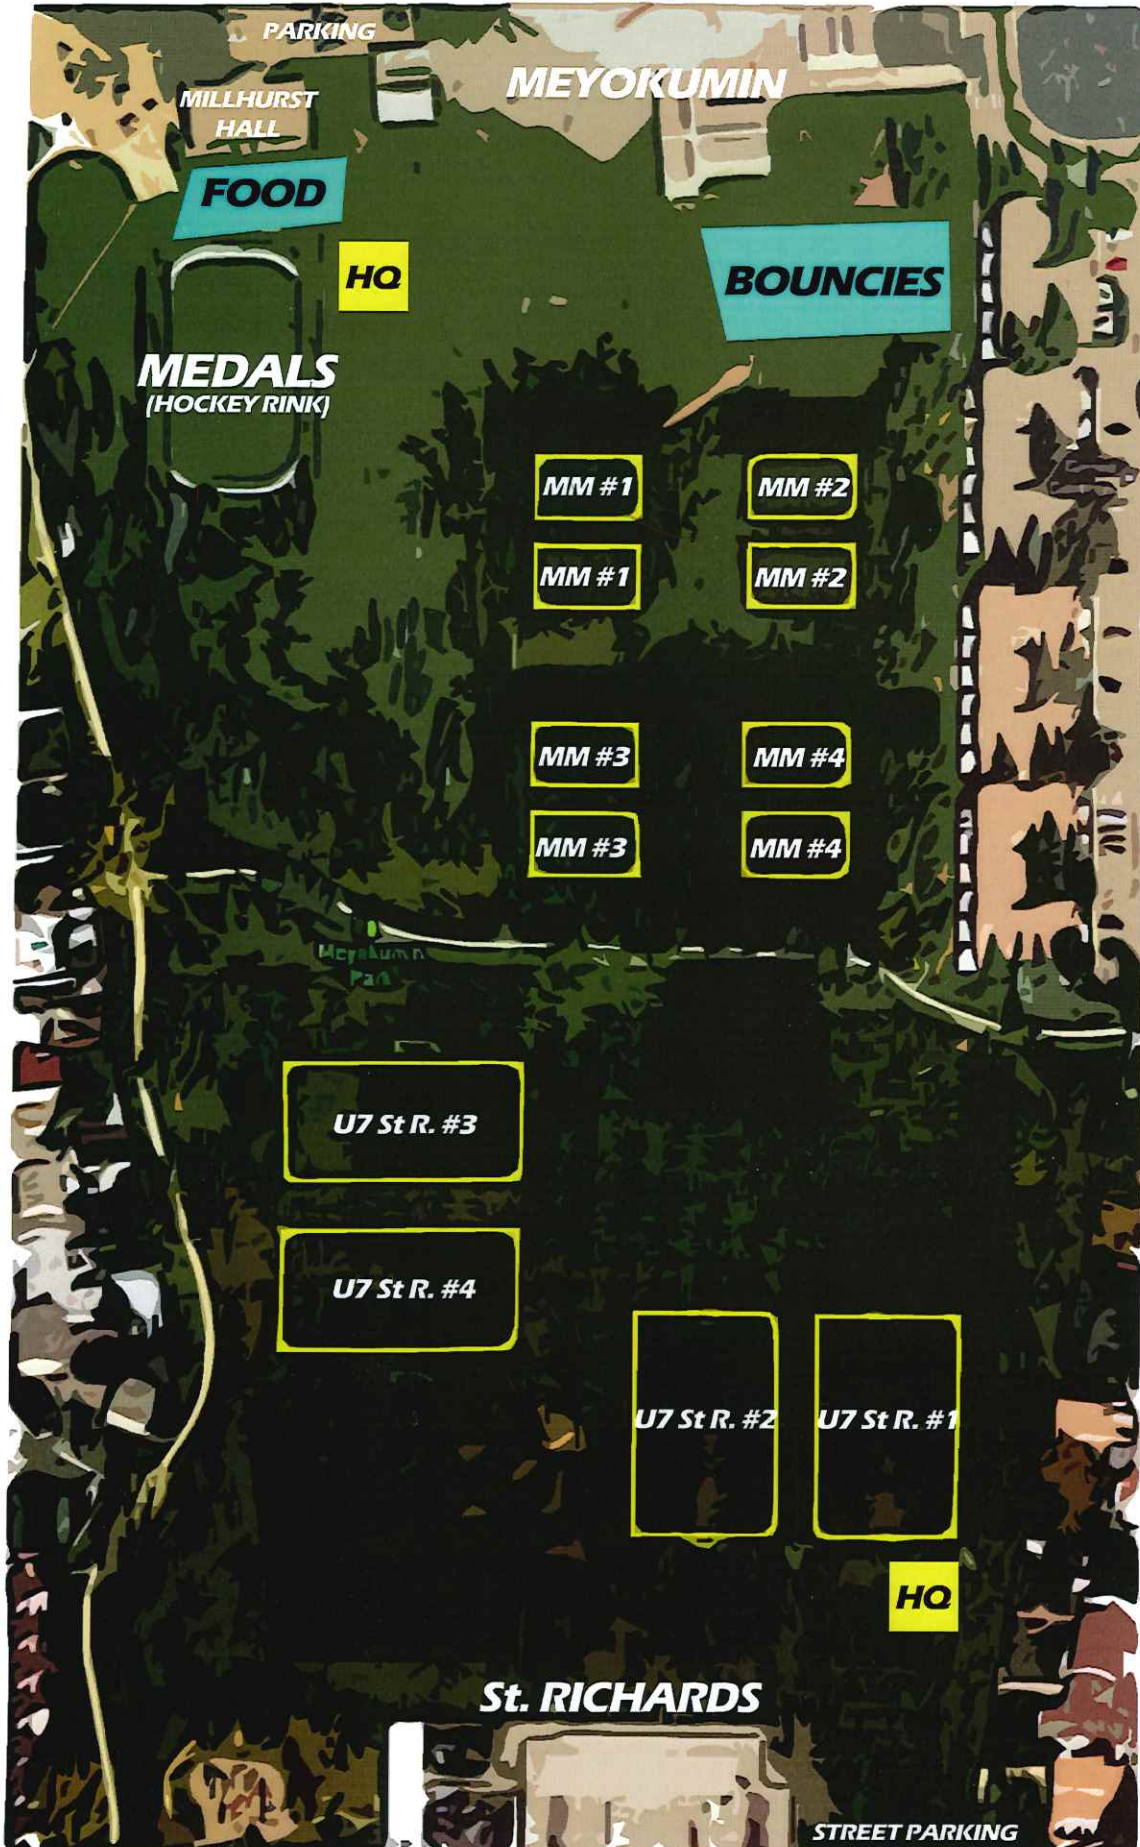

# EMSA SOUTH MINI FEST TOURNAMENT MAP

19a AVENUE

MILLWOODS RD. SOUTH